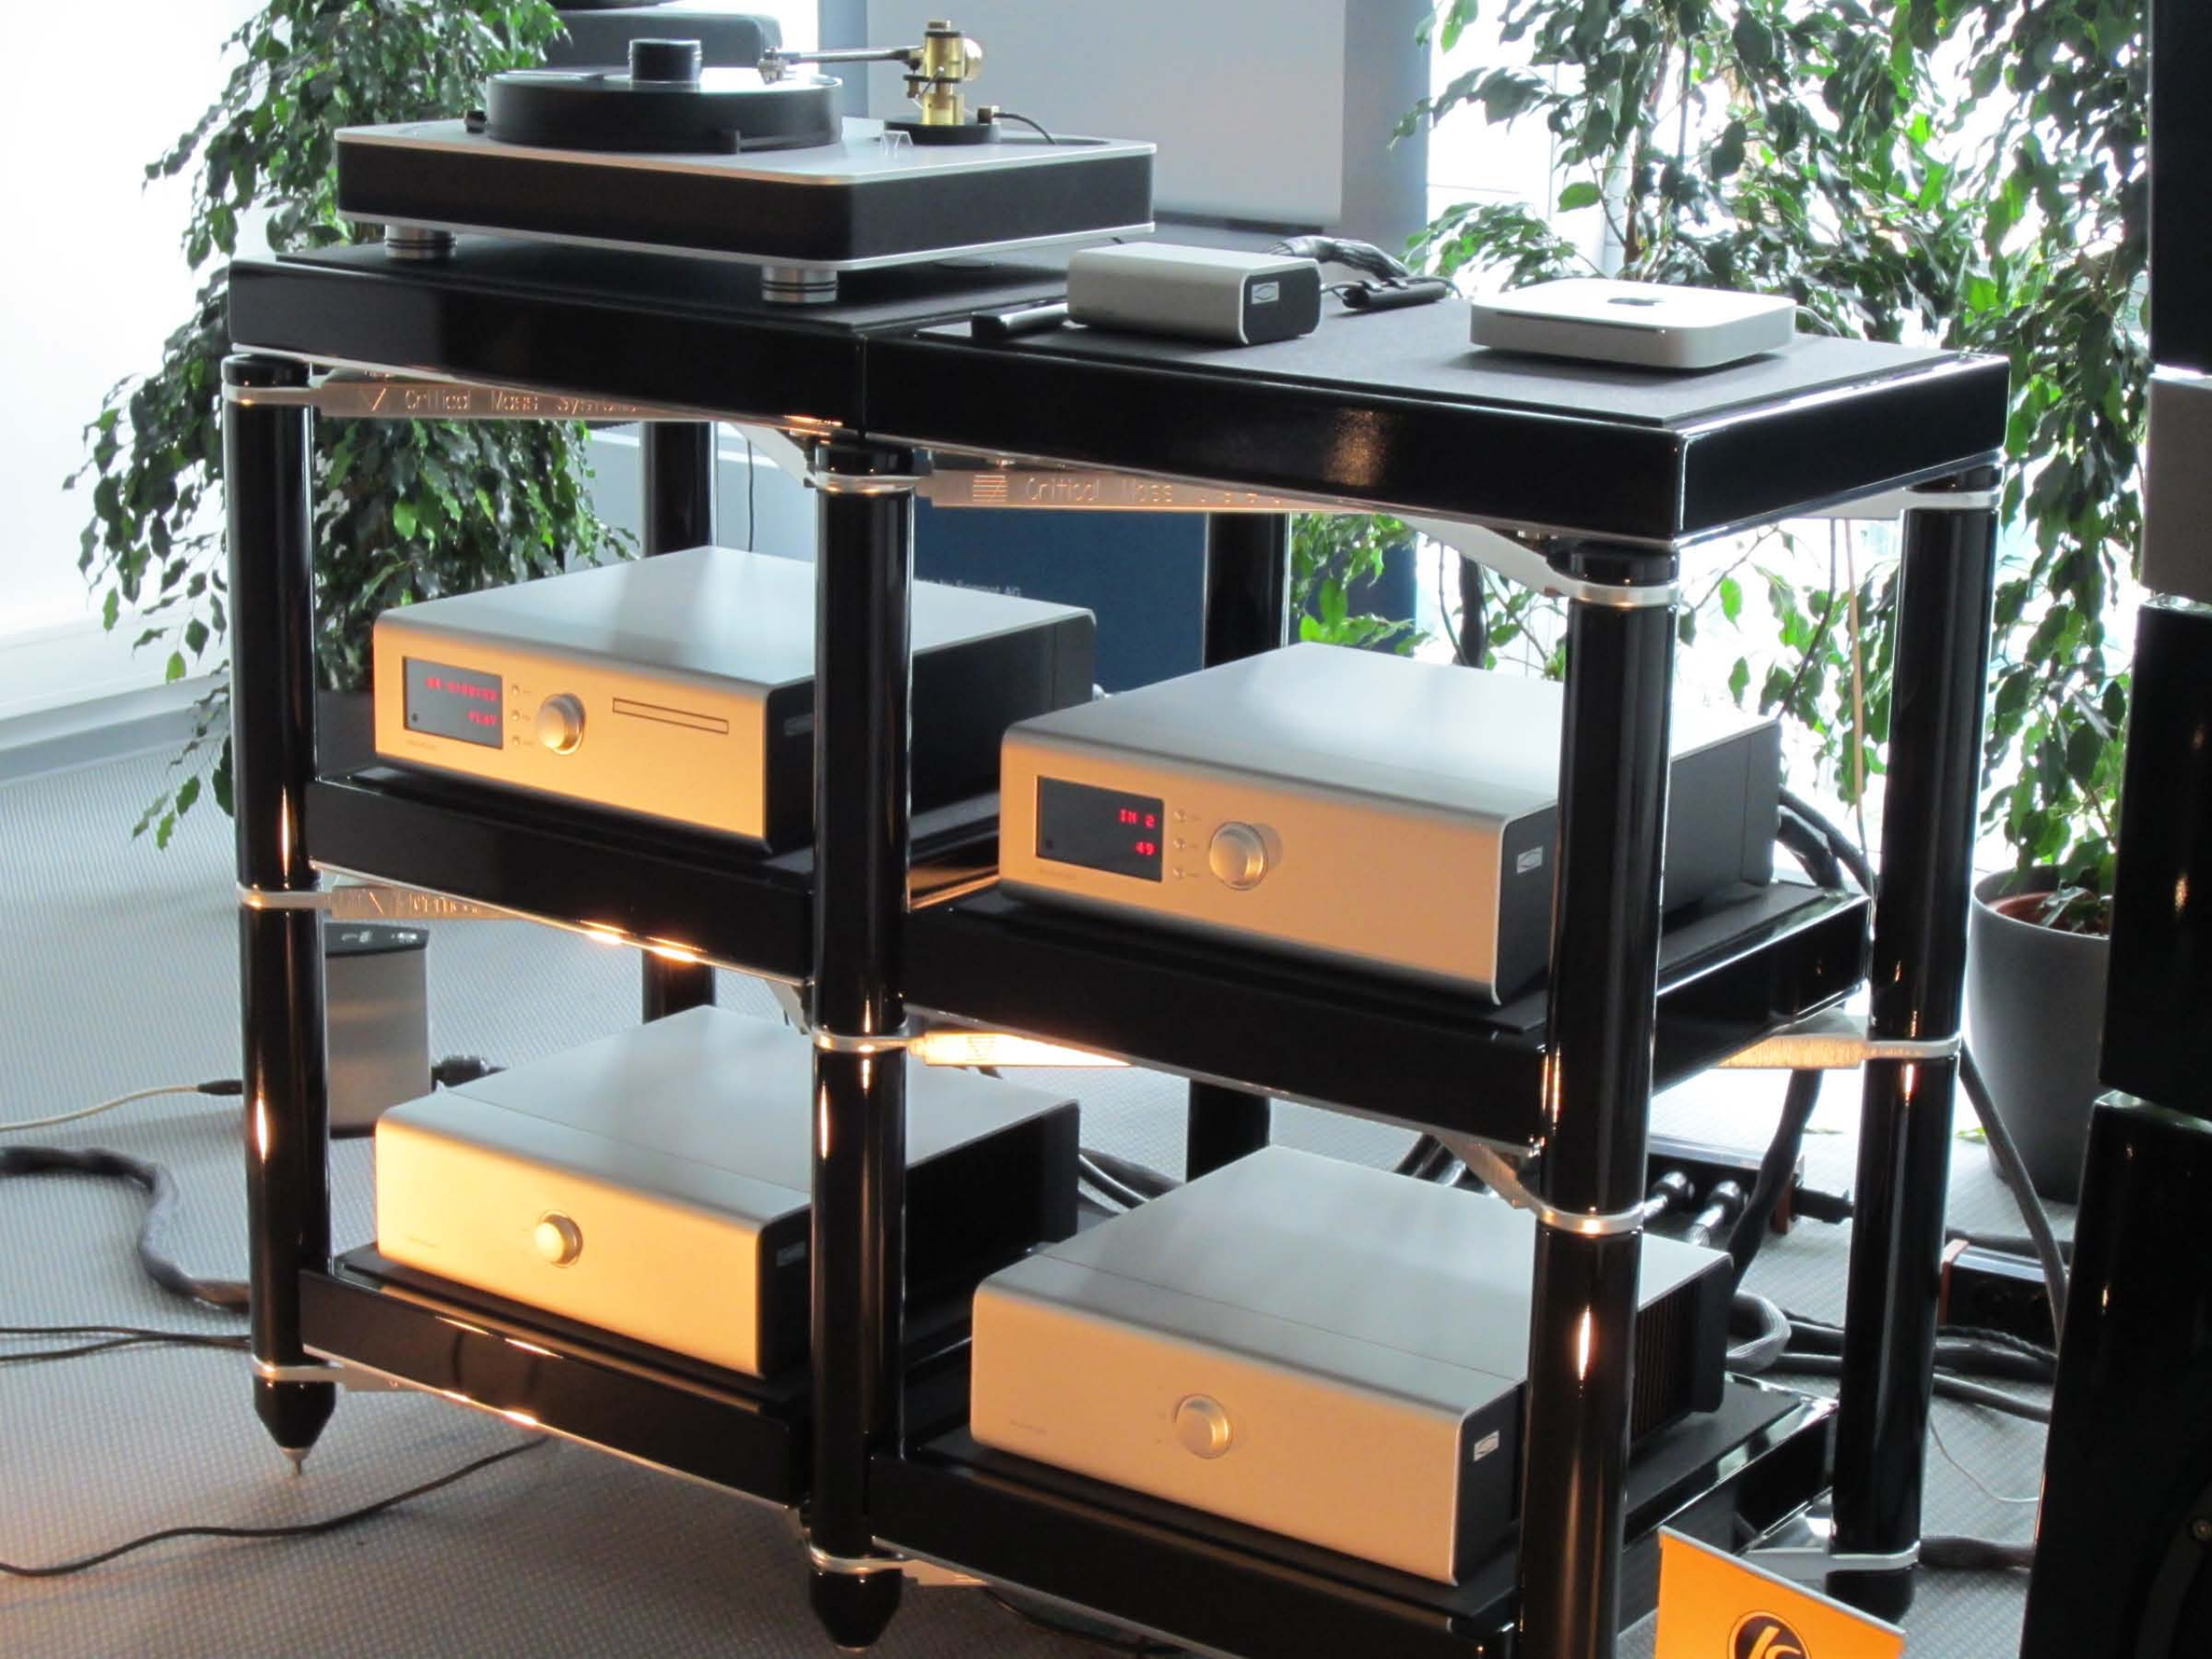

Solution 501 Mono Power Amps, 520 PreAmp  
540 SACD with Focal Stella Utopia speakers

540 Digital-Player

soulution

nature of sound

soulution

nature of sound

Kubala-Soma

Hi-Fi Components

Critical Mass Systems

Critical Mass

Critical Mass

Soudation 710 Stereo Power Amp.

Soudation 745 SACD player

solution

solution

solution

solution

Soulution 720 PreAmp with  
750 Phono stage with 750 PS Power Supply

Soulution 530 Stereo Integrated Amp.

mute  
prog  
power

solution

Soulution 590 USB Convertor